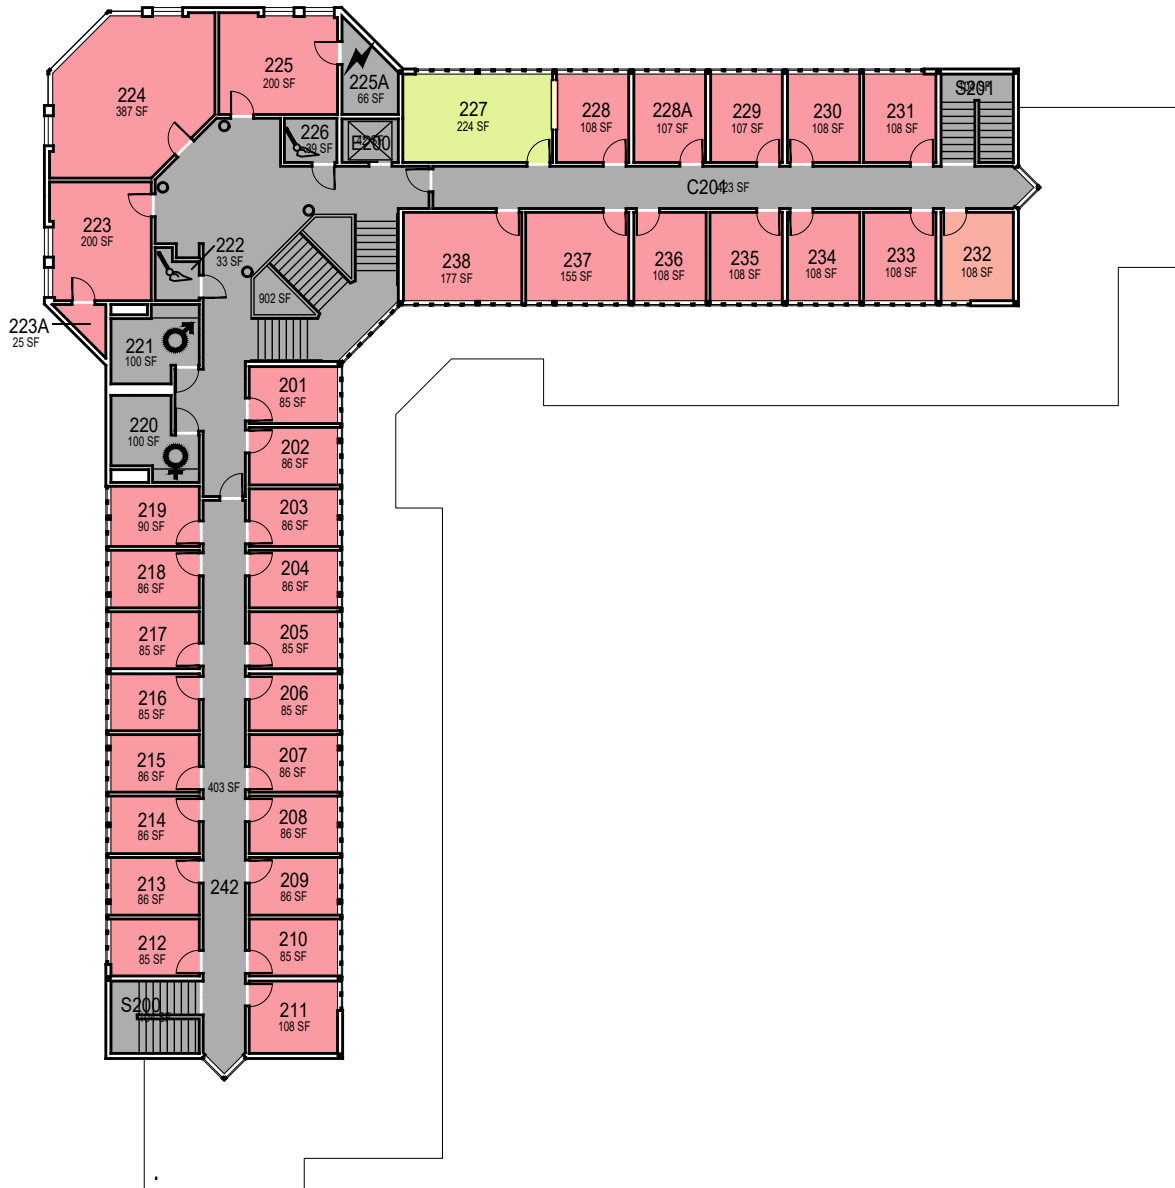

Student Services

Floor 1

FACILITIES MANAGEMENT AND DEVELOPMENT

Space Data http://afd.calpoly.edu/facilities/spacefacility/space_data.asp

000 UNASSIGN	400 STUDY	800 HEALTH
100 CLASS	500 SPECIAL	900 RESIDENTIAL
200 LAB	600 GENERAL	
300 OFFICE	700 SUPPORT	

Room Use

March 2022

1"=25'

Student Services

Floor 2 and Basement

FACILITIES MANAGEMENT AND DEVELOPMENT

Space Data http://afd.calpoly.edu/facilities/spacefacility/space_data.asp

000 UNASSIGN	400 STUDY	800 HEALTH
100 CLASS	500 SPECIAL	900 RESIDENTIAL
200 LAB	600 GENERAL	
300 OFFICE	700 SUPPORT	

Room Use

March 2022

1"=25'